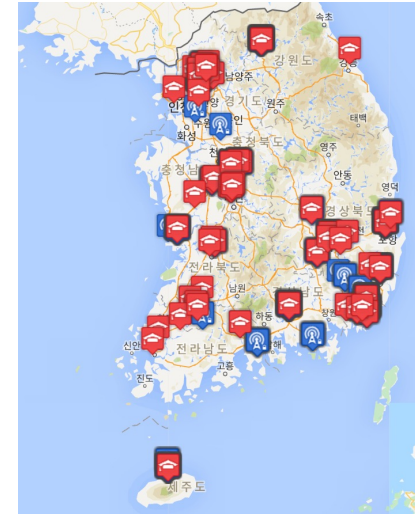

eduroamKR Hierachy

EU: Netherlands, Denmark / Asia-Pacific: Hongkong, Australia

- Researches on Intl. Roaming Service
- Management on Intl. Auth. Service
- Support Intl. Auth. Troubles

- Member (IdP/SP) management
- Management on Domestic Auth. Service
- Support and Tanning on Auth. Service

Natl. Research. Inst., etc

Center for Commercial Area

Companies

전남대학교
CHONNAM NATIONAL UNIVERSITY

Center for Higher Education

Universities

eduroamKR Statistics

- 69 Partners, 22K APs in Korea
- Max DAU 2.5K, MAX MAU 7K in 2018

DAU (Daily Active Users) in 2018

MAU (Monthly Active Users) in 2018

Active eduroamKR sites

KISTI – KAIST – CNU Area in Daejeon, Korea

Active eduroamKR sites

Yonsei & Ehwa Univ Area in Seoul

Attentions on Public Wi-Fi in Korea