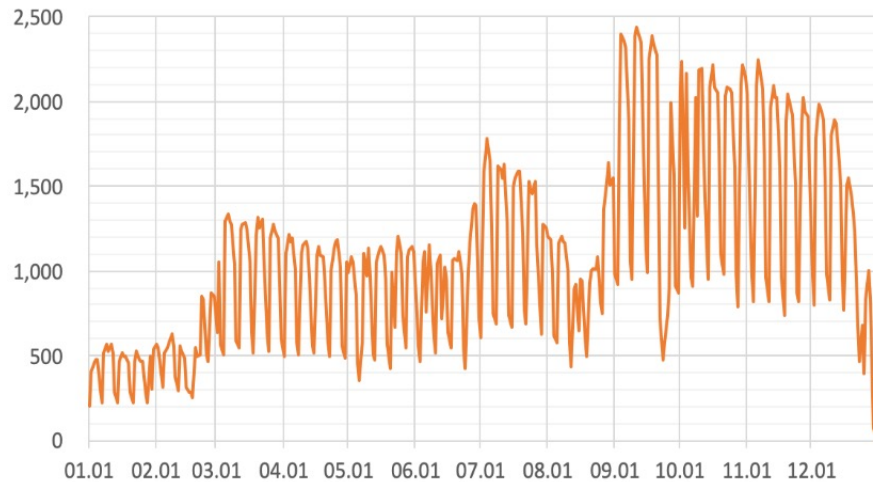

DAU (Daily Active Users) in 2018

MAU (Monthly Active Users) in 2018

Active eduroamKR sites

KISTI – KAIST – CNU Area in Daejeon, Korea

Active eduroamKR sites

Yonsei & Ehwa Univ Area in Seoul

Attentions on Public Wi-Fi in Korea