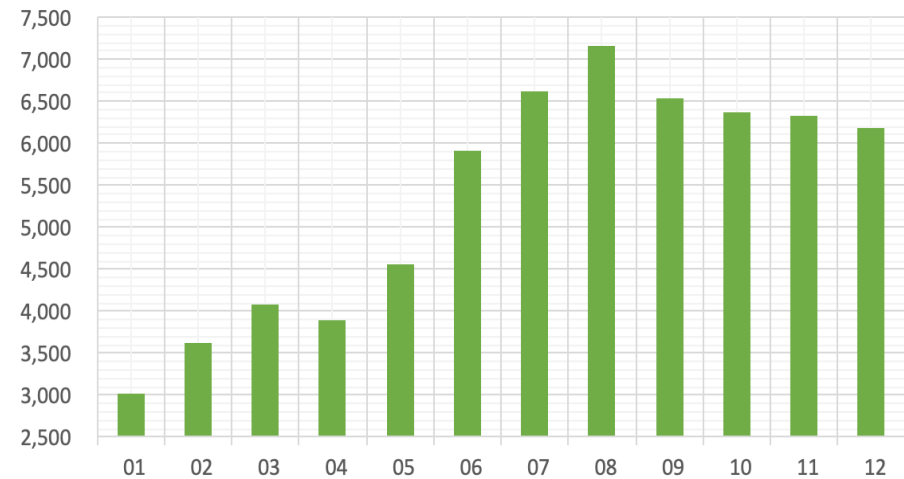

Natl. Research. Inst., etc

Center for Commercial Area

Companies

전남대학교
CHONNAM NATIONAL UNIVERSITY

Center for Higher Education

Universities

eduroamKR Statistics

- 69 Partners, 22K APs in Korea
- Max DAU 2.5K, MAX MAU 7K in 2018

DAU (Daily Active Users) in 2018

MAU (Monthly Active Users) in 2018

Active eduroamKR sites

KISTI – KAIST – CNU Area in Daejeon, Korea

Active eduroamKR sites

Yonsei & Ehwa Univ Area in Seoul

Attentions on Public Wi-Fi in Korea